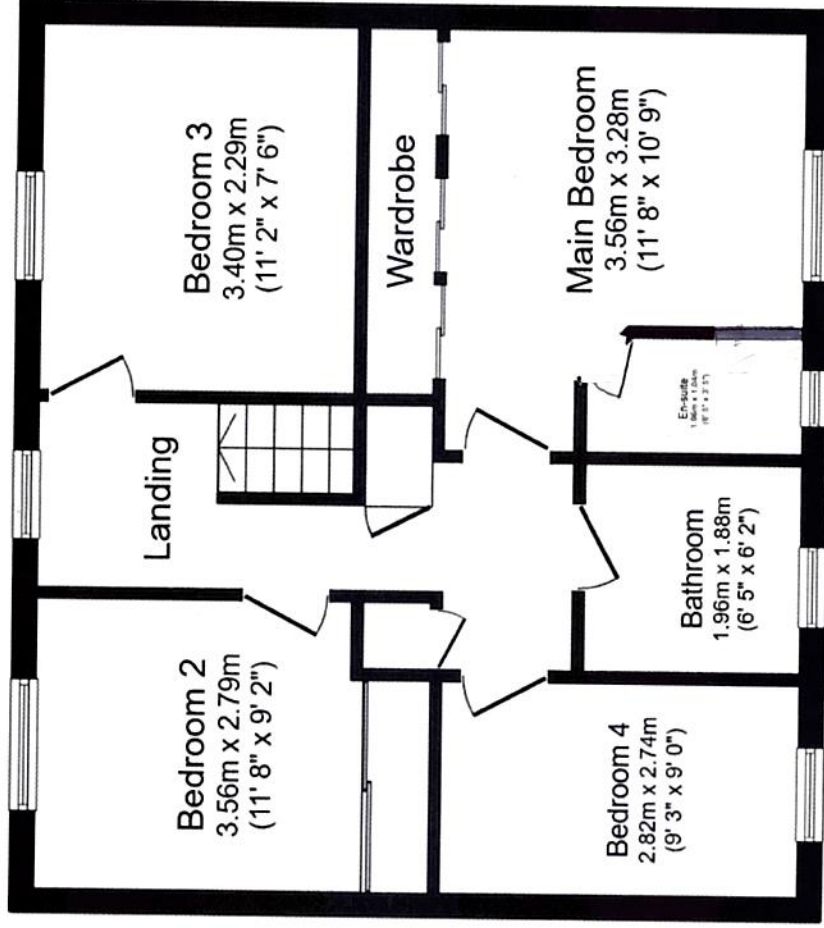

Ground Floor

Floor area 53.7 sq.m. (578 sq.ft.)

First Floor

Floor area 53.7 sq.m. (578 sq.ft.)

Total floor area: 107.4 sq.m. (1,156 sq.ft.)

This floor plan is for illustrative purposes only. It is not drawn to scale. Any measurements, floor areas (including any total floor area), openings and orientations are approximate. No details are guaranteed, they cannot be relied upon for any purpose and do not form any part of any agreement. No liability is taken for any error, omission or misstatement. A party must rely upon its own inspection(s). Powered by www.Propertybox.io