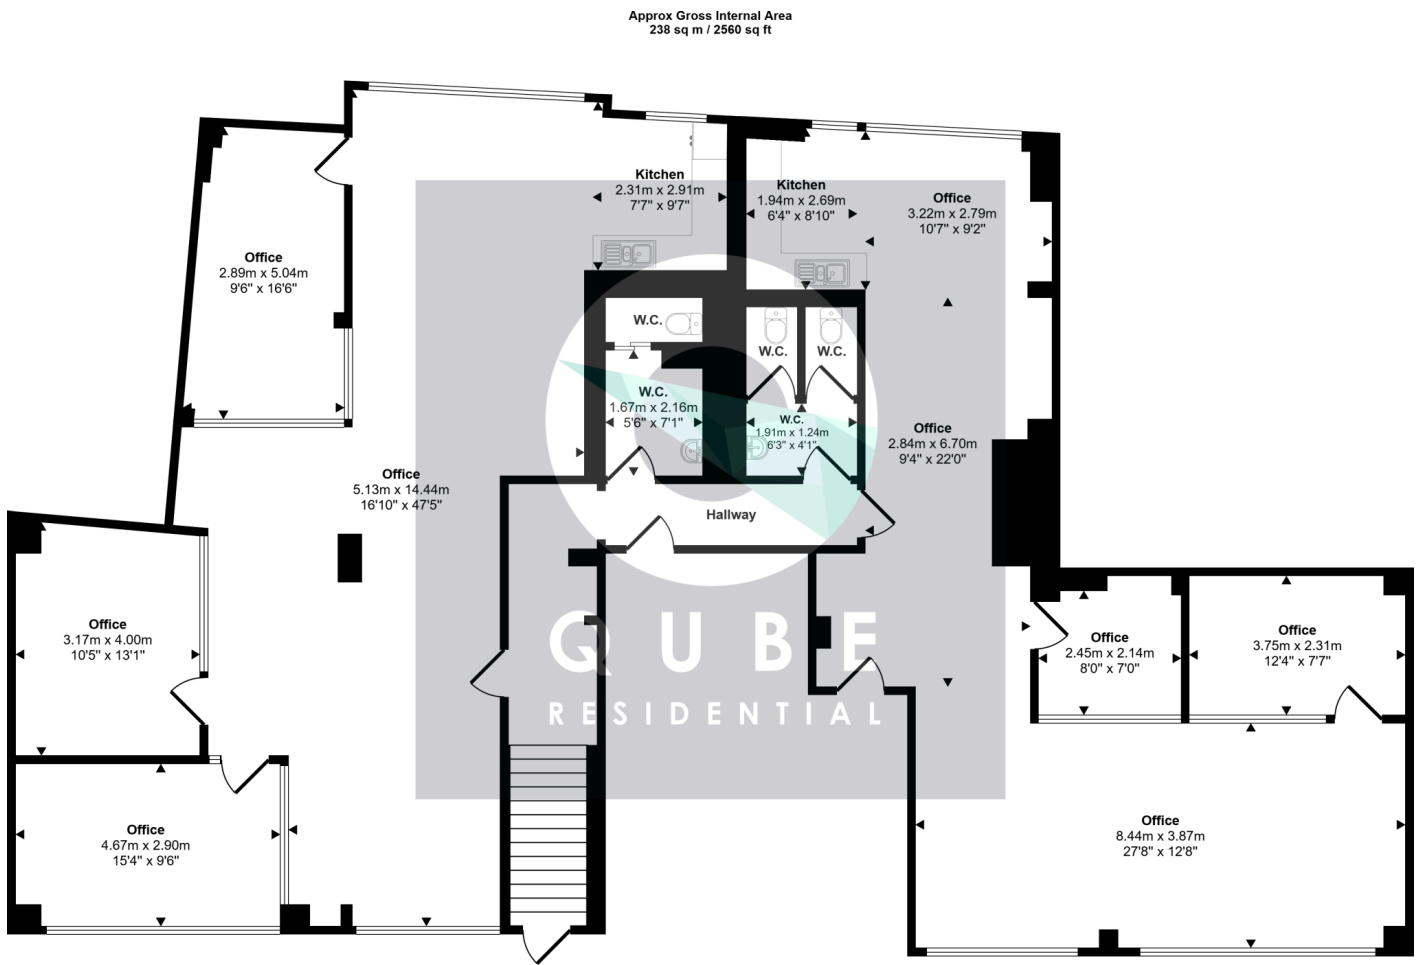

Temple Street, Liverpool, Merseyside, L2

£340,000

Floorplan

Floorplan