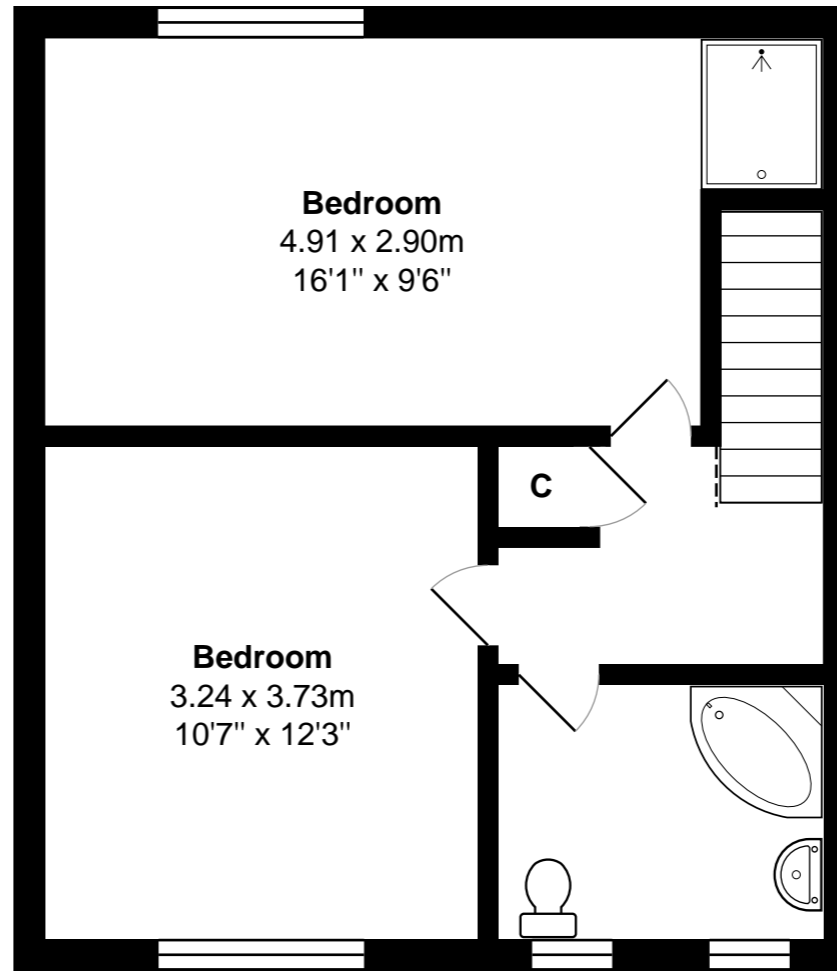

**Lounge**  
3.34 x 3.86m  
10'11" x 12'8"

**Dining Kitchen**  
5.83 x 2.73m  
19'2" x 8'11"

**Ground Floor**

**Bedroom**  
4.91 x 2.90m  
16'1" x 9'6"

**Bedroom**  
3.24 x 3.73m  
10'7" x 12'3"

**First Floor**

**Summer House**  
2.94 x 1.75m  
9'8" x 5'9"

Total Area: 78.7 m<sup>2</sup> ... 847 ft<sup>2</sup> (excluding summer house)

All measurements are approximate and for display purposes only