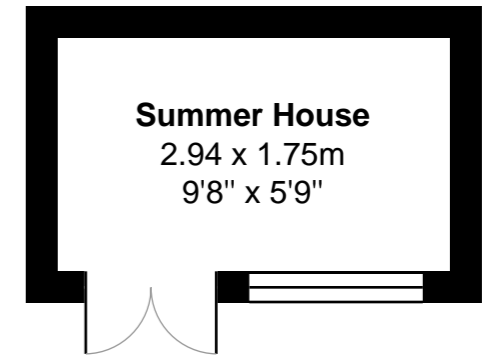

**Lounge**  
3.34 x 3.86m  
10'11" x 12'8"

**Dining Kitchen**  
5.83 x 2.73m  
19'2" x 8'11"

**Ground Floor**

**Bedroom**  
4.91 x 2.90m  
16'1" x 9'6"

**Bedroom**  
3.24 x 3.73m  
10'7" x 12'3"

**First Floor**

**Summer House**  
2.94 x 1.75m  
9'8" x 5'9"

Total Area: 78.7 m<sup>2</sup> ... 847 ft<sup>2</sup> (excluding summer house)

All measurements are approximate and for display purposes only