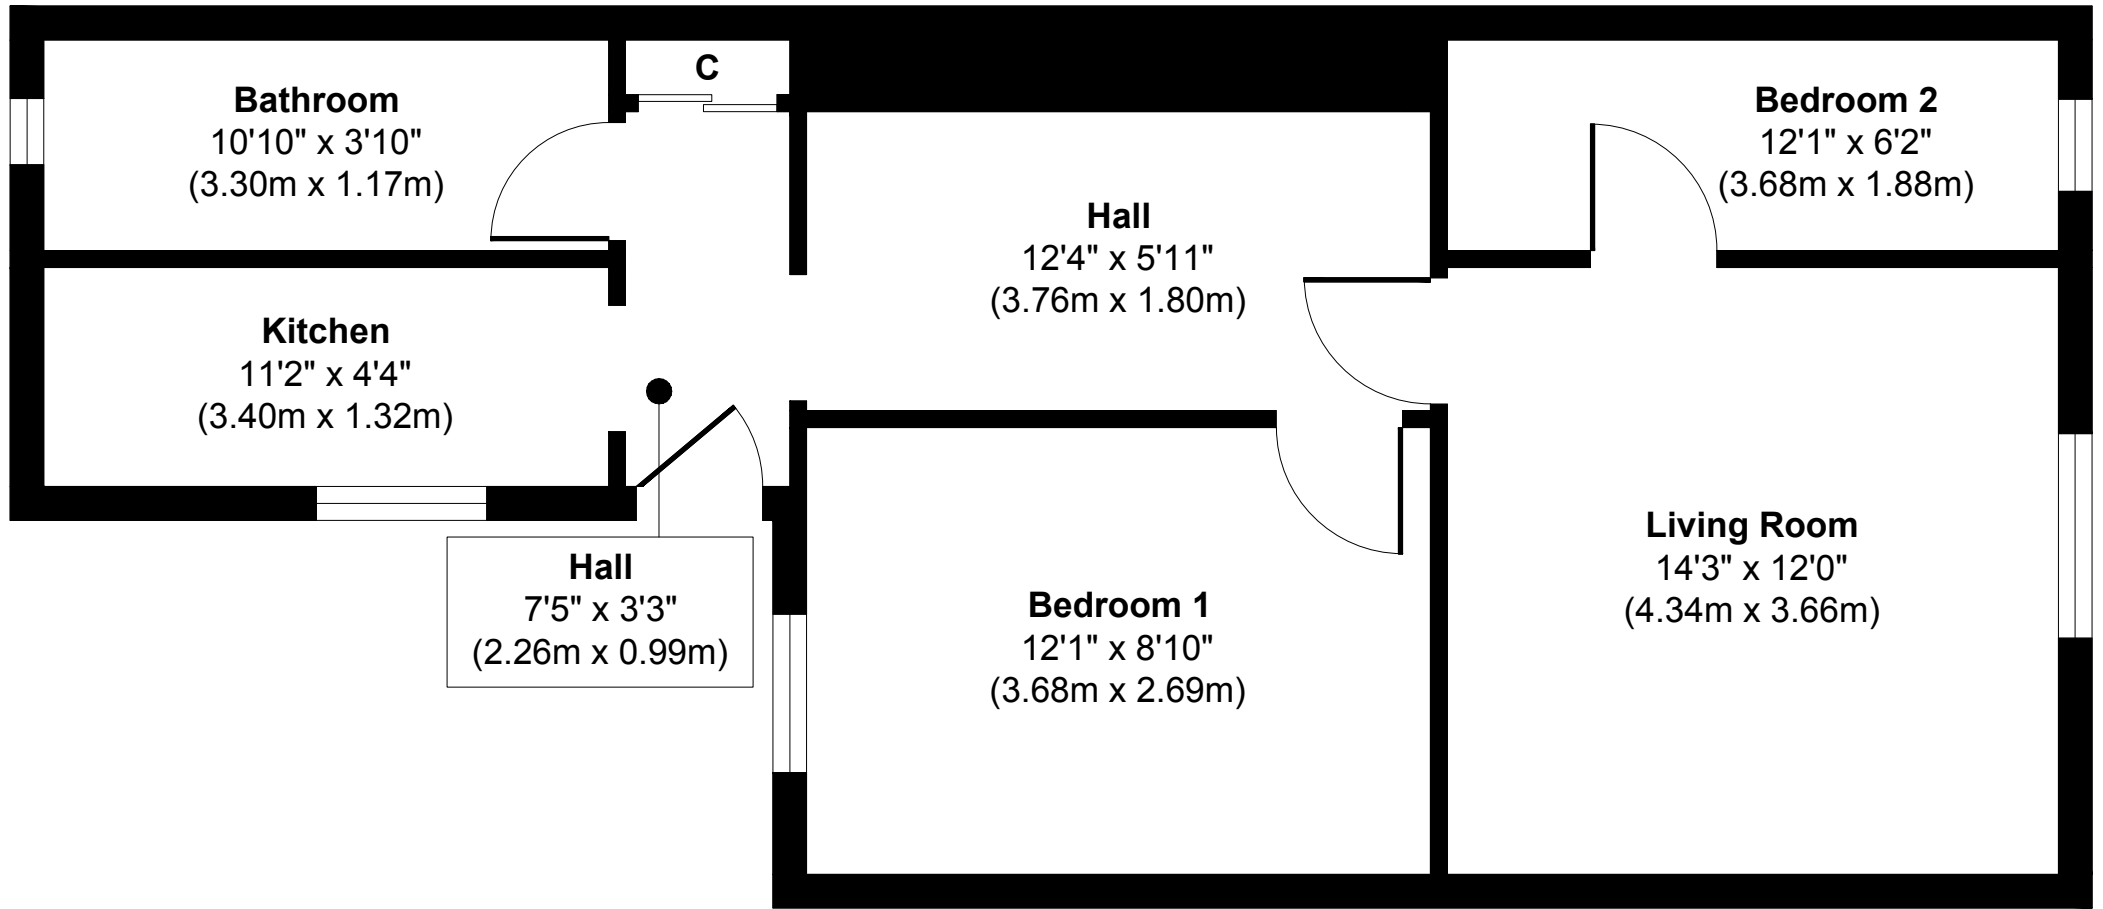

**5 Taypark Terrace, Tayport, Fife, DD6 9NT**

**Floor Plan**

**Approx. Gross Internal Floor Area 541 sq. ft / 50.26 sq. m**

Illustration for identification purposes only, measurements are approximate, not to scale.